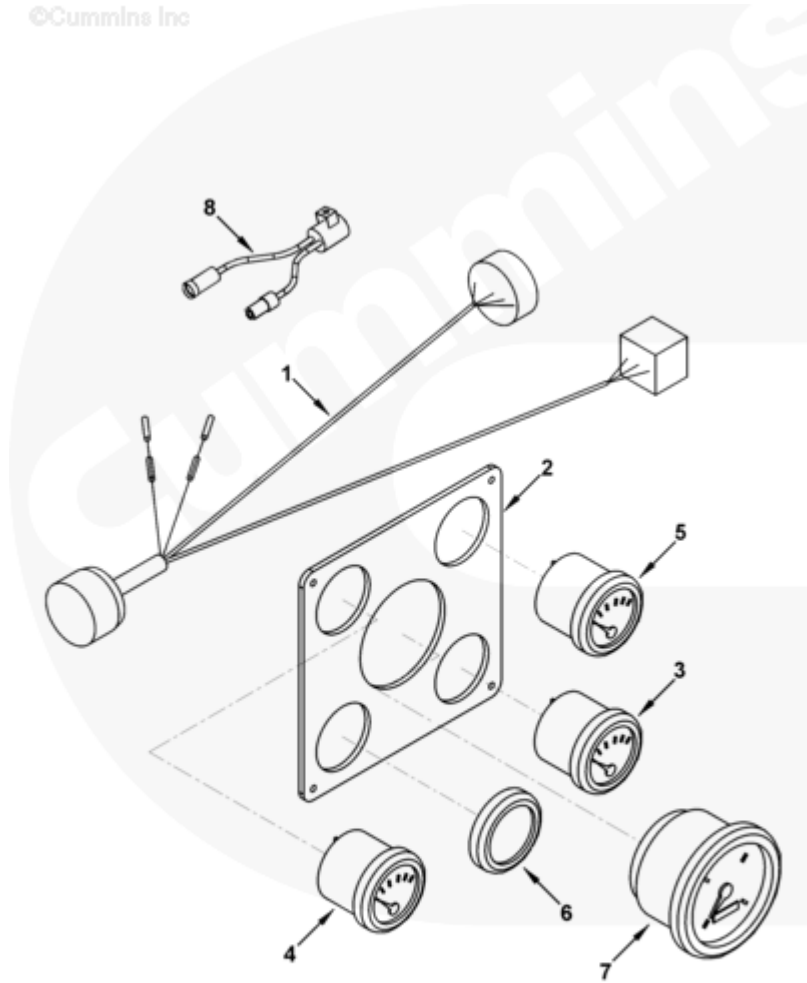

eg900zd

SMALL | MEDIUM | LARGE

Cart	Ref No	Part Number	Part Description	Required	Remarks
View My Cart					
		EG9297-01	Engine Instrument Panel		Engine Instrument Panel...(More)
					Engine Family: "B", "C", and
					"L" Series
					Volts: 24
					Wiring Harness Included: Yes
					Enclosure Type: None
					Intended Control Station:
					Main
					Gauges Supplied: Loose

					Panel Supplied: Yes
					Engine Instrument Panel
					Includes:
					Smartcraft System Gauge (s)
					1) (85 mm Dia.) Tachometer
					2) Oil Pressure Gauge
					3) Coolant Temperature
					Gauge
					4) Voltage
					Alarm
<input type="checkbox"/>	1	3969783	Wiring Harness	1	
<input type="checkbox"/>	2	3969784	Back Panel	1	
<input type="checkbox"/>	3	3971773	Pressure Gauge	1	
<input type="checkbox"/>	4	3971774	Temperature Gauge	1	
<input type="checkbox"/>	5	3971776	Voltmeter	1	
<input type="checkbox"/>	6	3973222	Panel Plug	1	
<input type="checkbox"/>	7	3971782	Tachometer	1	
<input type="checkbox"/>	8	3969778	Alarm	1	